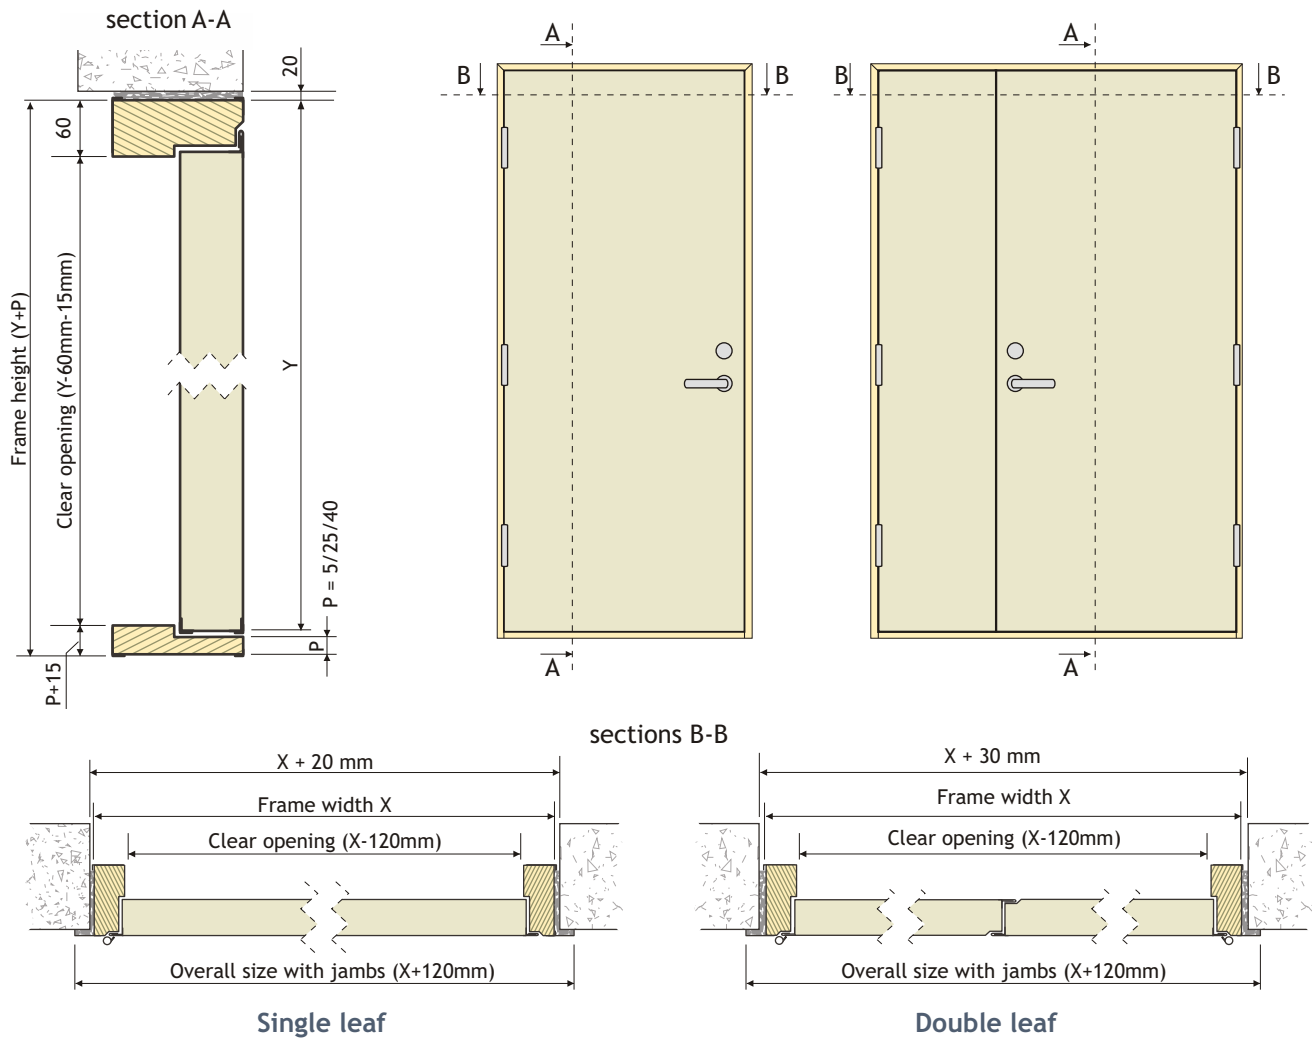

Size range

Max	
Height	3000 mm
Single door width	1200 mm
Double door width	2800 mm
Most Common Sizes	
1000 mm x 2100 mm	
1500 mm x 2100 mm	
2000 mm x 2100 mm	

Door leaf

Thickness	52 mm
Sheet thickness (Zn)	1,5 mm
Rebate	5 mm
Filling	Stone wool
Finish	Powdercoating
In one level with the frame	

Frame

Thickness	110 mm
Sheet thickness (Zn)	1,5 mm
Rubber sealing around the perimeter	

Thresholds

Additional

- Glazing
- Grills
- Adjufix Fixings
- Hidden door hinges
- Stainless steel threshold
- Galvanizing
- Drop-down seal

Doorset sections

Handing chart

Optional

© 2018 Ltd. "ISG"