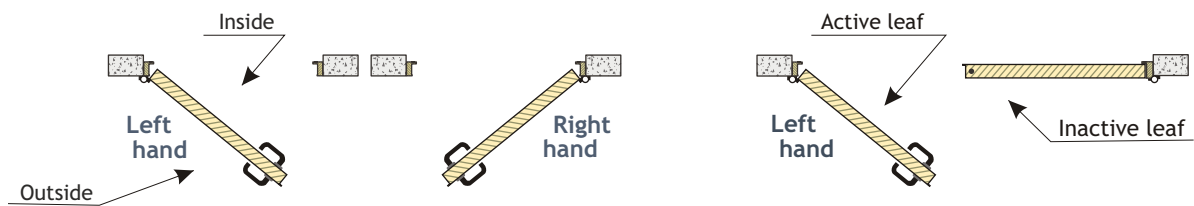

Frame

Thickness	110 mm
Sheet thickness (Zn)	1,5 mm
Rubber sealing around the perimeter	

Thresholds

Additional

- Glazing
- Grills
- Adjufix Fixings
- Hidden door hinges
- Stainless steel threshold
- Galvanizing
- Drop-down seal

Doorset sections

Handing chart

Optional

© 2018 Ltd. "ISG"