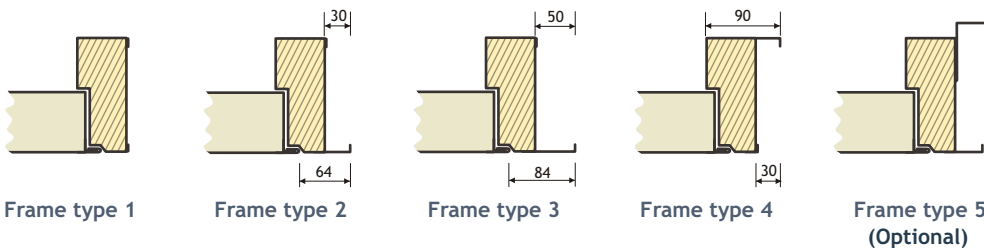

Size range

Max	
Height	3000 mm
Single door width	1200 mm
Double door width	2800 mm
Most Common Sizes	
1000 mm x 2100 mm	
1500 mm x 2100 mm	
2000 mm x 2100 mm	

Door leaf

Thickness	52 mm
Sheet thickness (Zn)	1,5 mm
Rebate	5 mm
Filling	Stone wool
Finish	Powdercoating
In one level with the frame	

Frame

Thickness	110 mm
Sheet thickness (Zn)	1,5 mm
Rubber sealing around the perimeter	

Thresholds

Additional

- Glazing
- Grills
- Adjufix Fixings
- Hidden door hinges
- Stainless steel threshold
- Galvanizing
- Drop-down seal