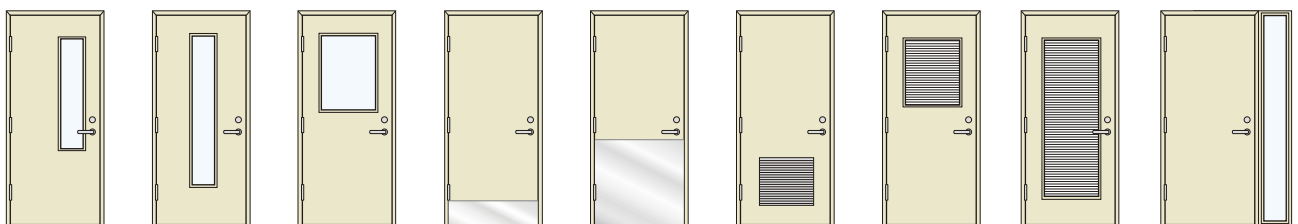

Size range

Max	
Height	3000 mm
Single door width	1200 mm
Double door width	2800 mm
Most Common Sizes	
1000 mm x 2100 mm	
1500 mm x 2100 mm	
2000 mm x 2100 mm	

Door leaf

Thickness	52 mm
Sheet thickness (Zn)	1,5 mm
Rebate	5 mm
Filling	Stone wool
Finish	Powdercoating
In one level with the frame	

Frame

Thickness	110 mm
Sheet thickness (Zn)	1,5 mm
Rubber sealing around the perimeter	

Thresholds

Additional

- Glazing
- Grills
- Adjufix Fixings
- Hidden door hinges
- Stainless steel threshold
- Galvanizing
- Drop-down seal

Doorset sections

Handing chart

Optional

© 2018 Ltd. "ISG"