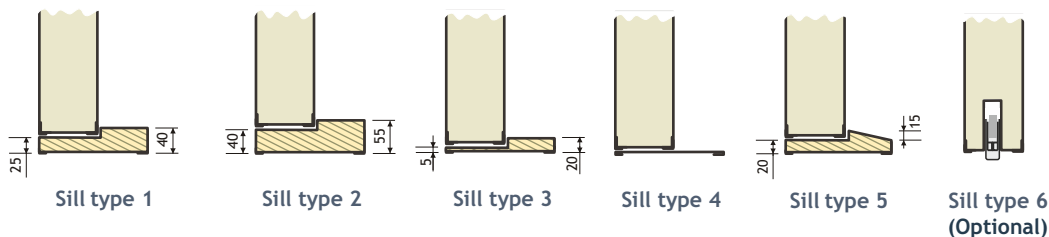

Size range

Max	
Height	3000 mm
Single door width	1200 mm
Double door width	2800 mm
Most Common Sizes	
1000 mm x 2100 mm	
1500 mm x 2100 mm	
2000 mm x 2100 mm	

Door leaf

Thickness	52 mm
Sheet thickness (Zn)	1,5 mm
Rebate	5 mm
Filling	Stone wool
Finish	Powdercoating
In one level with the frame	

Frame

Thickness	110 mm
Sheet thickness (Zn)	1,5 mm
Rubber sealing around the perimeter	

Thresholds

Additional

- Glazing
- Grills
- Adjufix Fixings
- Hidden door hinges
- Stainless steel threshold
- Galvanizing
- Drop-down seal