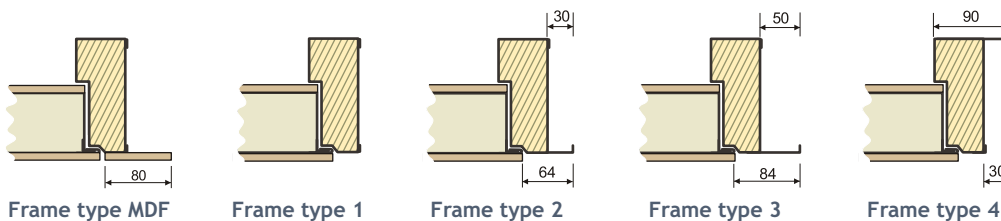

#### Size range

<b>Max</b>	
Height	2300 mm
Single door width	1150 mm
Double door width	2300 mm
<b>Most Common Sizes</b>	
1000 mm x 2100 mm	
1500 mm x 2100 mm	
2000 mm x 2100 mm	

#### Door leaf

Thickness	72 mm (10+52+10)
Sheet thickness (Zn)	1,5 mm
Rebate	15 mm
Filling	Stone wool
MDF plate, thickness (one or both sides)	10 mm

#### Frame

Thickness	110 mm
Sheet thickness (Zn)	1,5 mm
Rubber sealing around the perimeter	