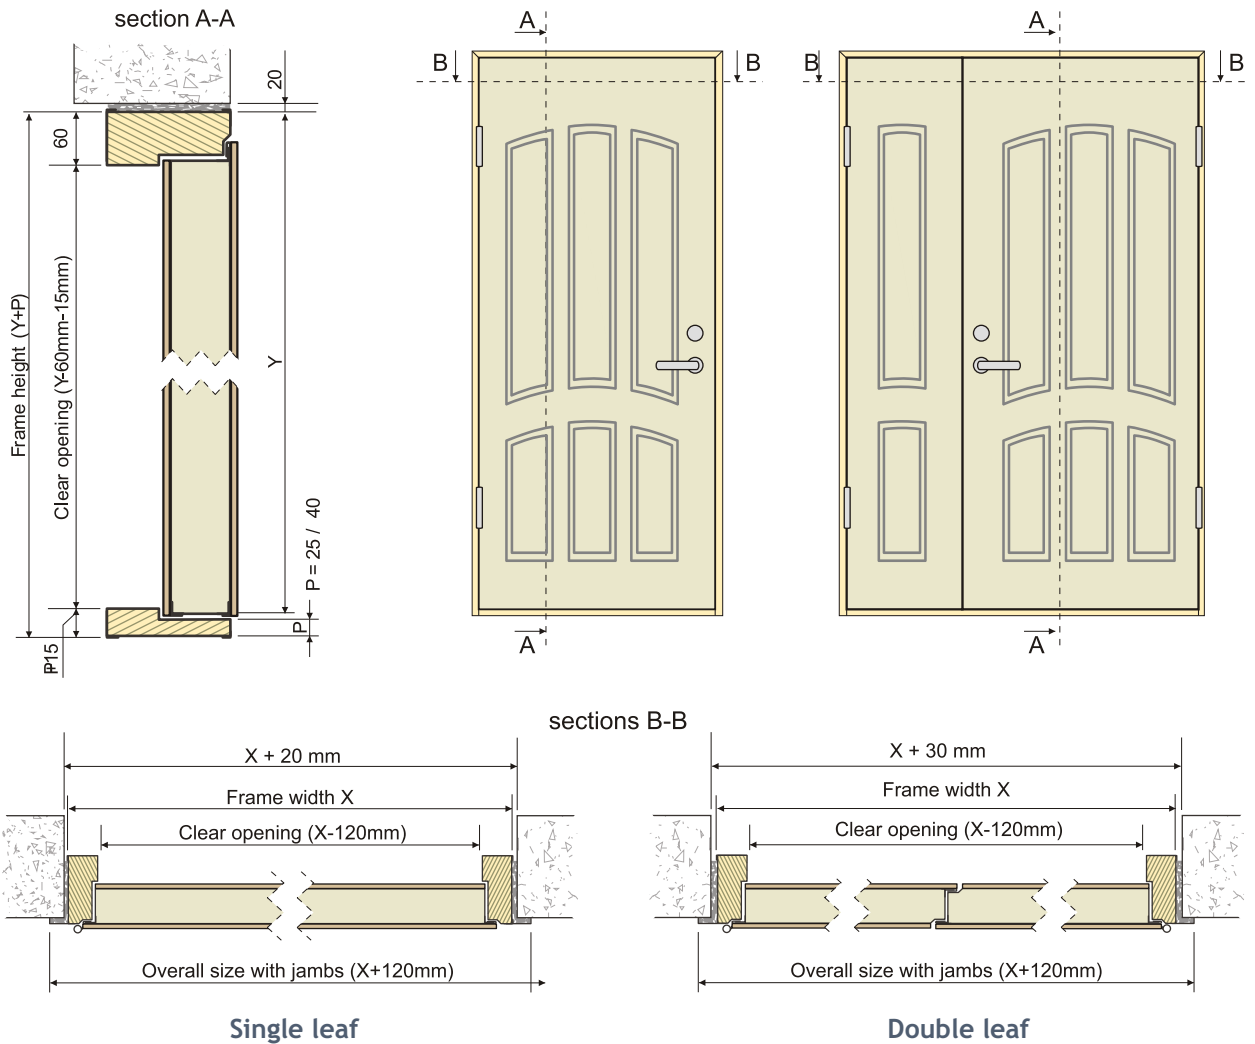

#### Size range

<b>Max</b>	
Height	2300 mm
Single door width	1150 mm
Double door width	2300 mm
<b>Most Common Sizes</b>	
1000 mm x 2100 mm	
1500 mm x 2100 mm	
2000 mm x 2100 mm	

#### Frame

Thickness	110 mm
Sheet thickness (Zn)	1,5 mm
Rubber sealing around the perimeter	

#### Thresholds

#### Doorset sections