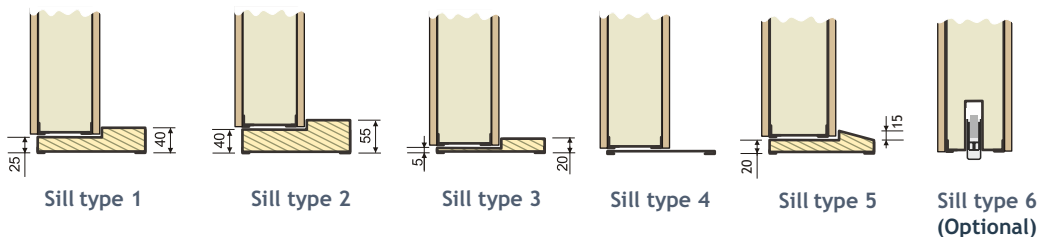

Thresholds

Additional

- Glazing
- Adjufix Fixings
- Hidden door hinges
- Stainless steel threshold
- Galvanizing
- Drop-down seal